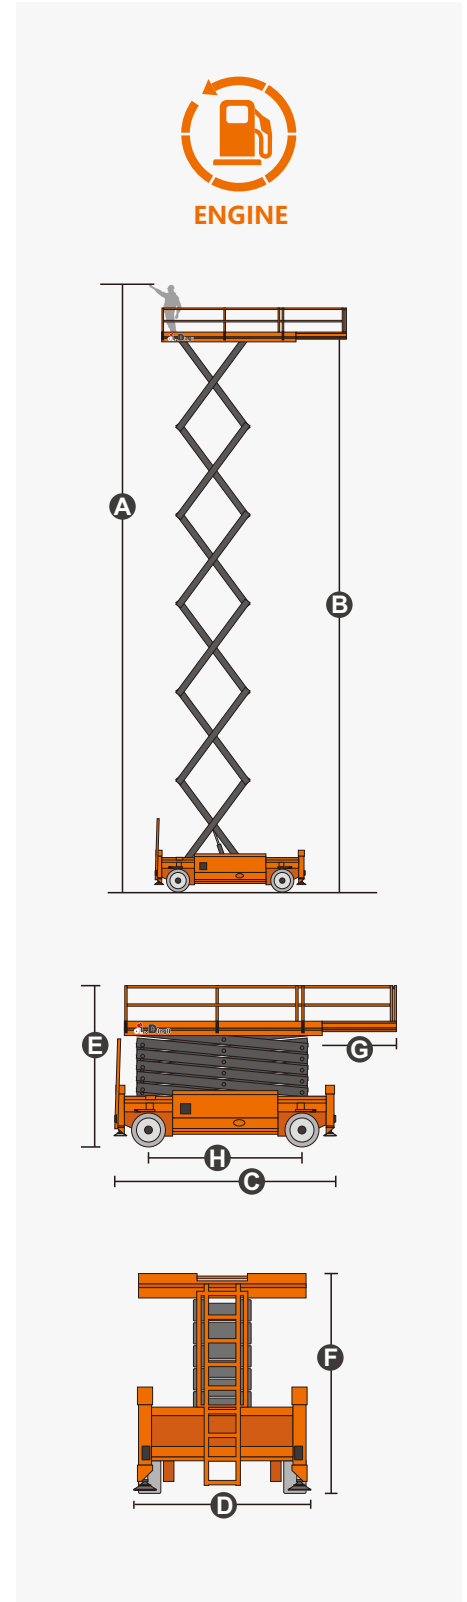

SPECIFICATIONS

Size	Metric	British
Max. Working Height A	22.00m	72ft 2in
Max. Platform Height B	20.00m	65ft 7in
Overall Length C	4.95m	16ft 3in
Overall Width D	2.46m	8ft 1in
Overall Height(Rails Up) E	3.86m	12ft 8in
Overall Height(Rails Down) F	3.00m	9ft 10in
Platform Size(Length×Width)	4.59m×2.25m	15ft 1in × 7ft 5in
Platform Extension Size G	2.70m	8ft 10in
Ground Clearance	0.40m	1ft 4in
Wheelbase H	3.30m	10ft 10in
Turning Radius(Inside/Outside)	1.25m/3.40m	4ft 1in/11ft 2in
Tyres	36×14-20	36×14-20

Performance		
S.W.L	750kg	1653lb
S.W.L On Extension	750kg	1653lb
Max. Occupants	4	4
Gradeability	40%	40%
Travel Speed(Stowed)	4.7km/h	2.92mph
Travel Speed(Raised)	0.4km/h	0.25mph
Max. Working Slope	X-2°/Y-3°	X-2°/Y-3°
Up/Down Speed	75/75sec	75/75sec

Weight		
Overall Weight	13000kg	28660lb

Power		
Diesel Engine	Deutz TD2.9 L4/36.4kW	Deutz TD2.9 L4/36.4kW
Diesel Tank	100L	26gal
Hydraulic Tank	150L	40gal

FEATURES

Standard Items

- Proportional Joystick Controls
- Self-Locking Gates
- Automatic One-Way Platform Extension Deck
- Four-Wheel Drive
- Four-Wheel Steering
- Automatic Braking System
- Self-Weight Lowering System
- Tubing Explosion-Proof System
- Onboard Fault Diagnostic System
- Tilt Alarm
- Motion Alarm
- Horn
- Hour Meter
- Hydraulic Oil Cooling System
- Flashing LED Beacon
- Foldable Guard Rails
- Drive Enable
- Manual Brake Release
- Lanyard Attachment Point
- Tie-Down And Lifting Points
- Automatic Leveling Hydraulic Outriggers
- Anti-Restart Engine Protection
- Emergency Pump
- Emergency Stop Button
- Platform Load Sense System
- Drivable At Full Height