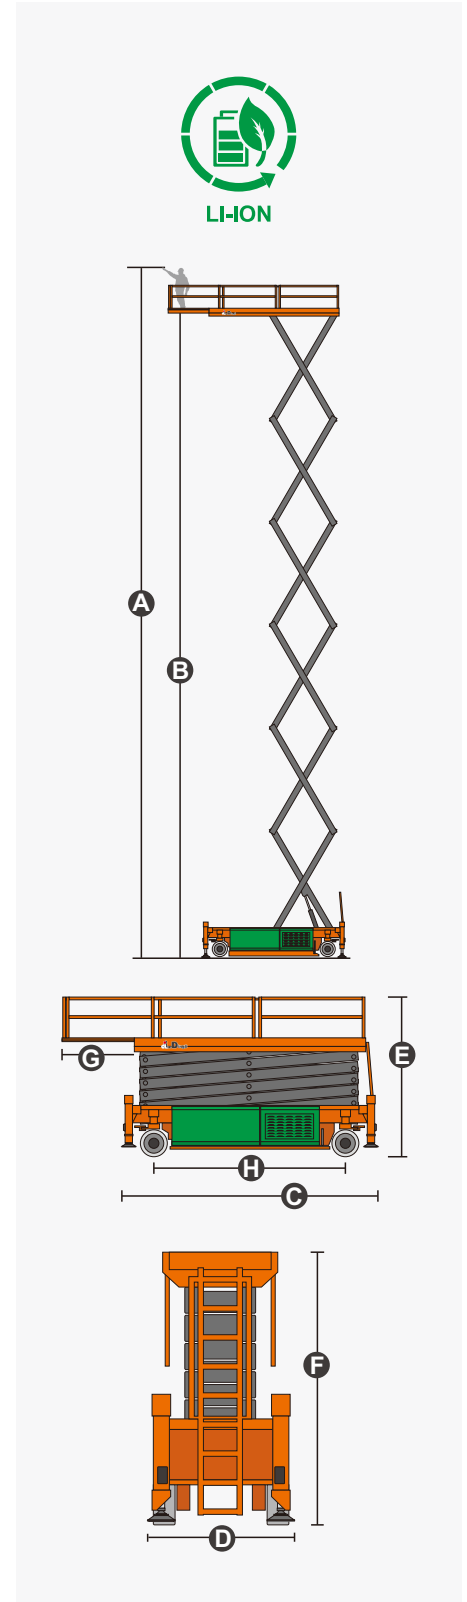

SPECIFICATIONS

Size	Metric	British
Max. Working Height A	28.00m	91ft 10in
Max. Platform Height B	26.00m	85ft 4in
Overall Length C	5.69m	18ft 8in
Overall Width D	1.40m	4ft 7in
Overall Height(Rails Up) E	4.16m	13ft 8in
Overall Height(Rails Down) F	3.17m	10ft 5in
Platform Size(Length×Width)	5.08m×1.20m	19ft 2in × 3ft 11in
Platform Extension Size G	1.90m	6ft 3in
Ground Clearance(Stowed/Raised)	0.20m/0.02m	8in/1in
Wheelbase H	4.14m	13ft 7in
Turning Radius(Inside/Outside)	2.50m/3.30m	8ft 2in/10ft 10in
Tyres	28×12-22	28×12-22

Performance		
S.W.L	750kg	1653lb
S.W.L On Extension	750kg	1653lb
Max. Occupants	2	2
Gradeability	30%	30%
Travel Speed(Stowed)	1.5km/h	0.93mph
Travel Speed(Raised)	0.1km/h	0.06mph
Max. Working Slope	1°(0°)	1°(0°)
Up/Down Speed	115/95sec	115/95sec

FEATURES

Standard Items

- Proportional Joystick Controls
- Self-Locking Gates
- One-Way Platform Extension Deck
- Four-Wheel Drive
- Four-Wheel Steering
- Automatic Braking System
- Self-Weight Lowering System
- Tubing Explosion-Proof System
- Onboard Fault Diagnostic System
- Tilt Alarm
- Motion Alarm
- Horn
- Hour Meter
- Charging Protection System
- Flashing LED Beacon
- Foldable Guard Rails
- Drive Enable
- Charging Indicator
- Manual Brake Release
- Lanyard Attachment Point
- Tie-Down And Lifting Points
- Automatic Leveling Hydraulic Outriggers
- Emergency Pump
- Emergency Stop Button
- Platform Load Sense System
- Drivable At Full Height