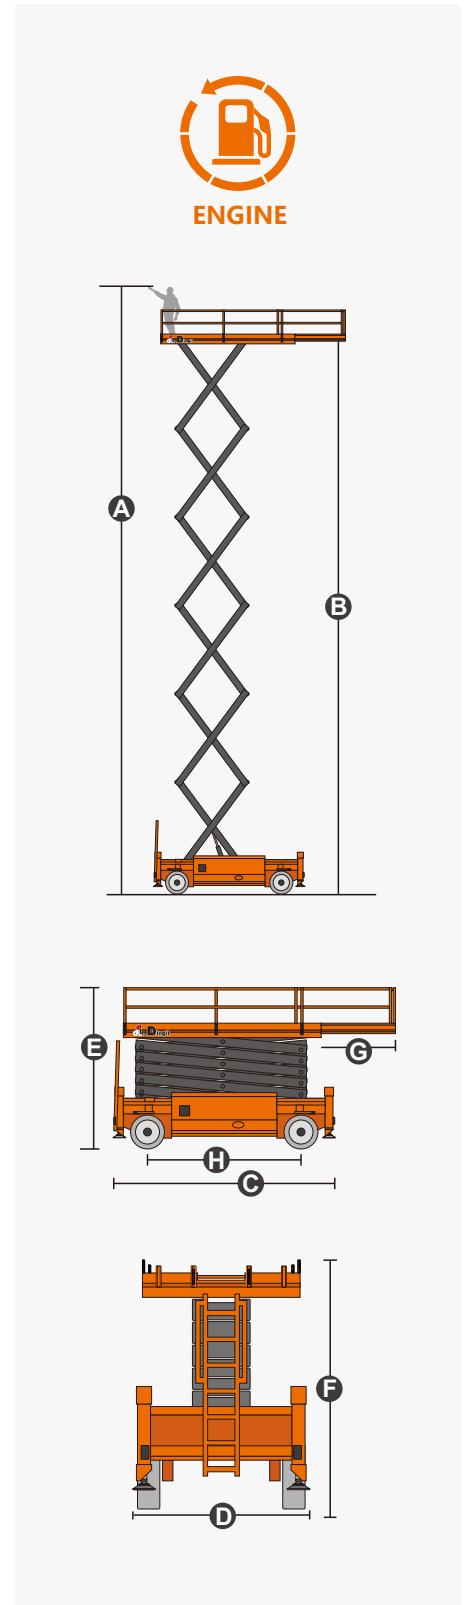

SPECIFICATIONS

Size	Metric	British
Max. Working Height A	19.00m	62ft 4in
Max. Platform Height B	17.00m	55ft 9in
Overall Length C	4.46m	14ft 8in
Overall Width D	2.29m	7ft 6in
Overall Height(Rails Up) E	3.60m	11ft 10in
Overall Height(Rails Down) F	2.75m	9ft
Platform Size(Length×Width)	4.06m×2.00m	13ft 4in×6ft 7in
Platform Extension Size G	2.00m	6ft 7in
Ground Clearance	0.40m	1ft 4in
Wheelbase H	2.85m	9ft 4in
Turning Radius(Inside/Outside)	1.00m/3.20m	3ft 3in/10ft 6in
Tyres	33×12-20	33×12-20

Performance		
S.W.L	680kg	1499lb
S.W.L On Extension	680kg	1499lb
Max. Occupants (Indoor/Outdoor)	4/4	4/4
Gradeability	40%	40%
Travel Speed(Stowed)	4.5km/h	2.80mph
Travel Speed(Raised)	0.6km/h	0.37mph
Max. Working Slope	X-2°/Y-3°	X-2°/Y-3°
Up/Down Speed	70/70sec	70/70sec

Weight		
Overall Weight	10530kg	23214lb

Power		
Diesel Engine	36.4kW/2600rpm	36.4kW/2600rpm
Diesel Tank	100L	26gal
Hydraulic Tank	135L	35gal

CE EN 280

FEATURES

Standard Items

- Proportional Joystick Controls
- Self-Locking Gates
- Charging Indicator
- Four-Wheel Drive
- Four-Wheel Steering
- Four-Wheel Braking
- Self-Weight Lowering System
- Tubing Explosion-Proof System
- Onboard Fault Diagnostic System
- Tilt Alarm
- Motion Alarm
- Horn
- Hour Meter
- Hydraulic Oil Cooling System
- Charging Protection System
- Flashing LED Beacon
- Foldable Guard Rails
- Drive Enable
- Automatic One-Way Platform Extension Deck
- Manual Brake Release
- Lanyard Attachment Point
- Tie-Down And Lifting Points
- Automatic Leveling Hydraulic Outriggers
- Anti-Restart Engine Protection
- Emergency Pump
- Emergency Stop Button
- Platform Load Sense System
- Drivable At Full Height